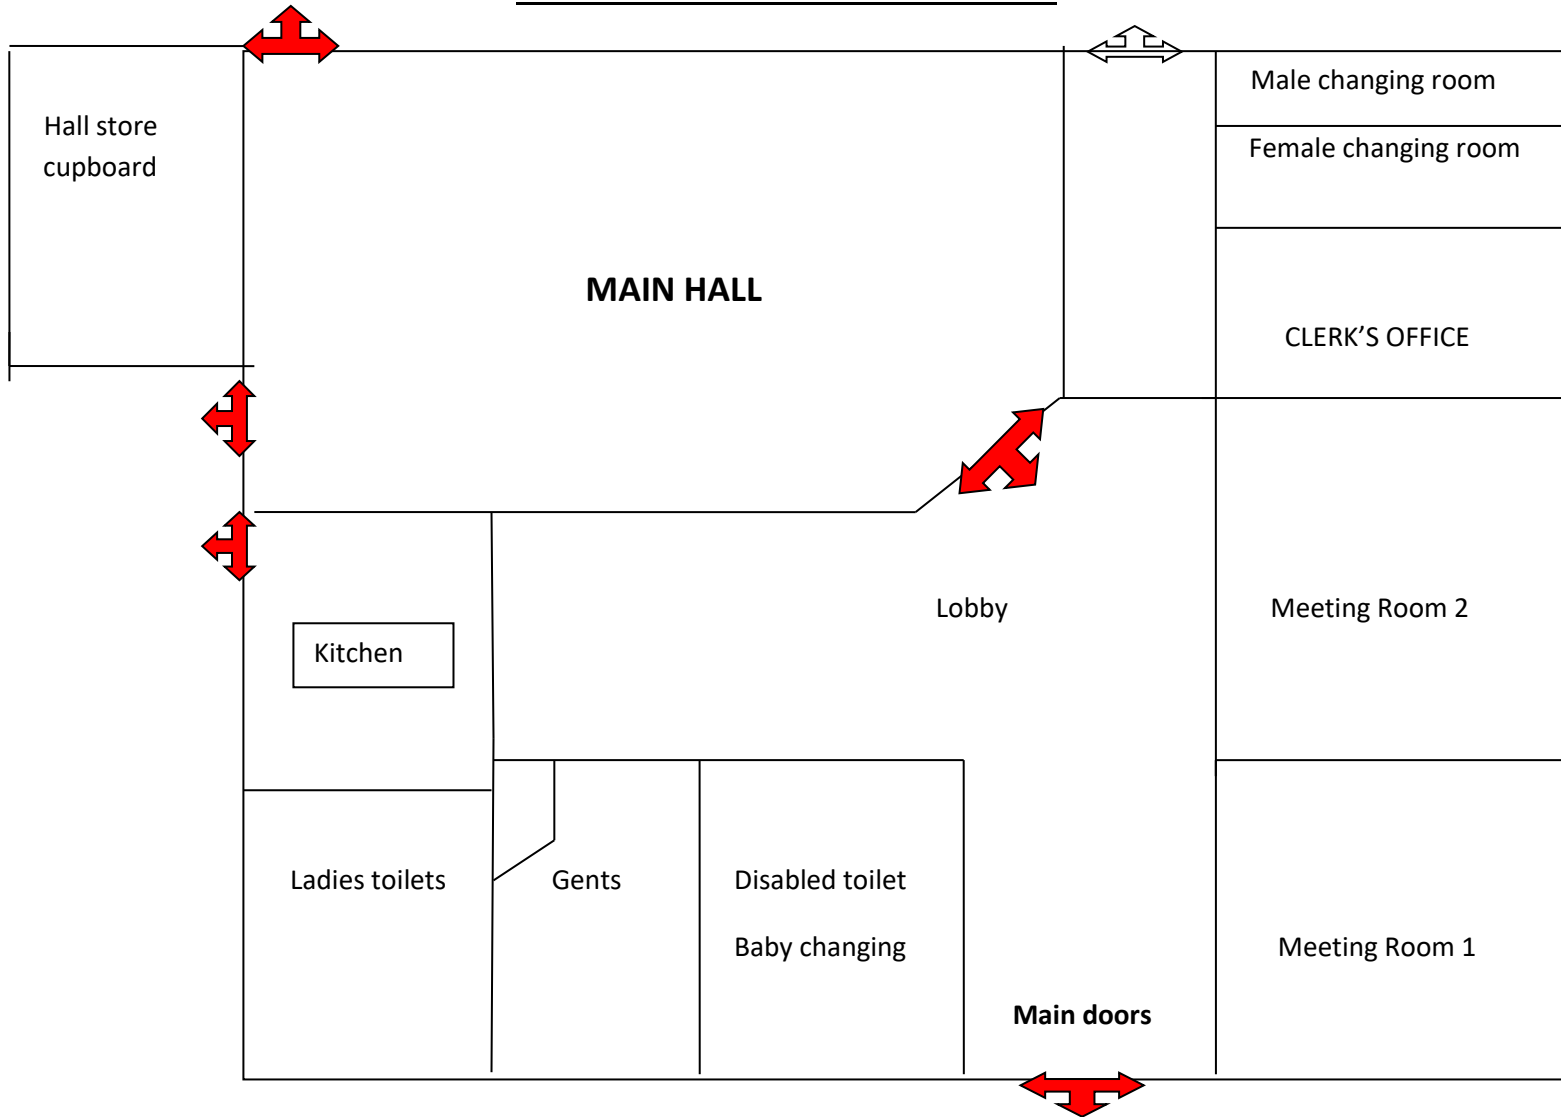

THE BROADWAY CENTRE

FIRE EXIT PLAN

 Fire exits

Assembly point : In the car park by the pedestrian access onto the main road (The Broadway)